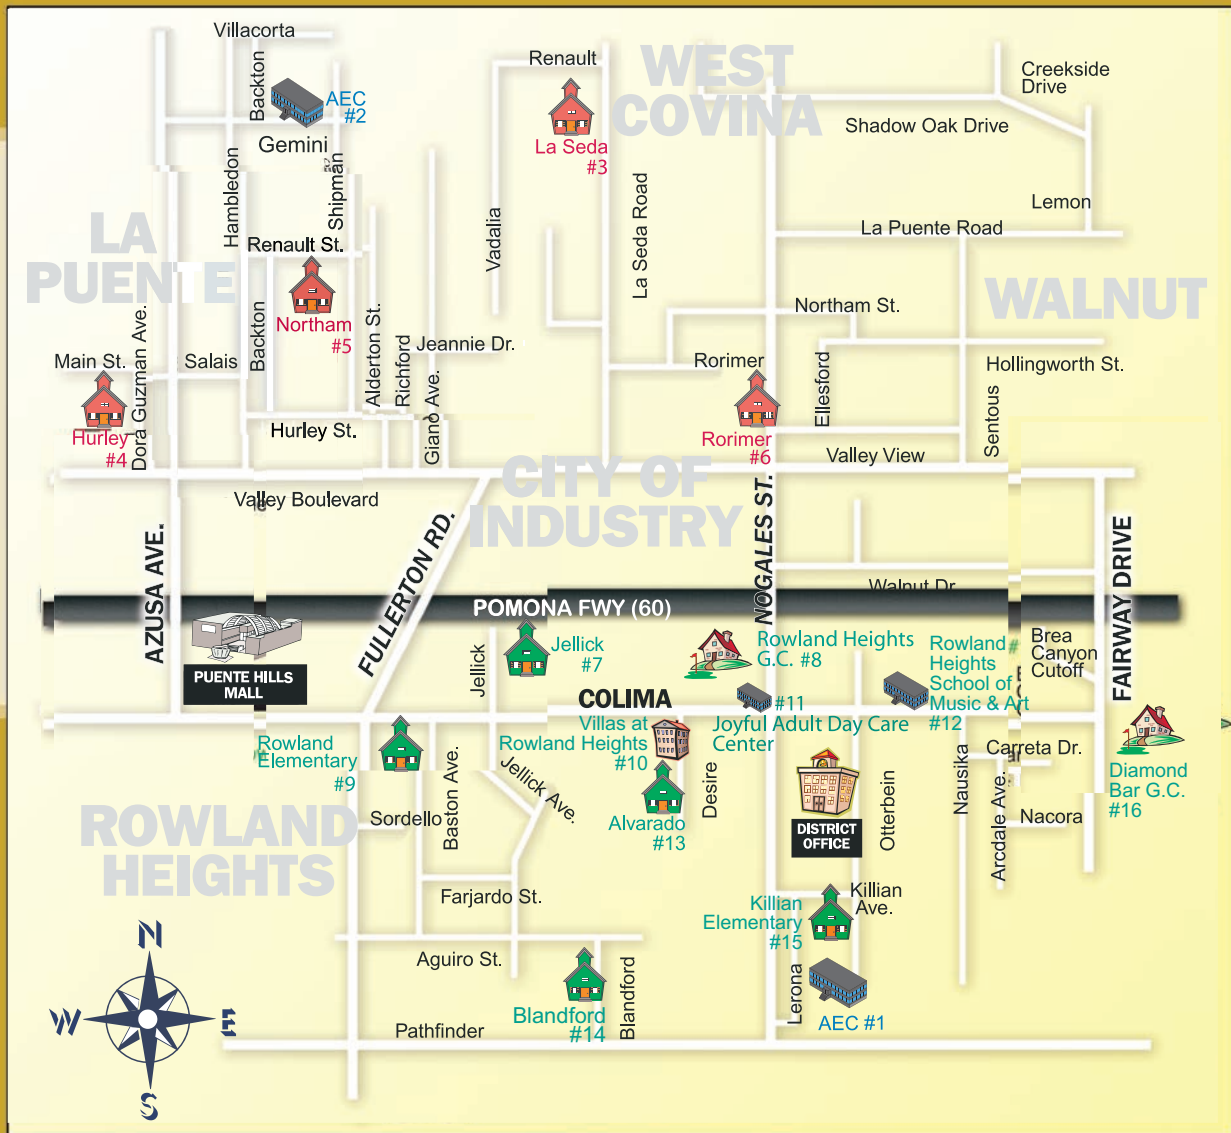

# CLASS LOCATIONS

MAP	SITE NAME	CITY
1	Adult Education Center (AEC1) 2100 Leron Ave.	Rowland Heights

MAP	SITE NAME	CITY
2	Adult Education Center (AEC2) Corner of Backton & Gemini	La Puente

MAP	SITE NAME	CITY
3	La Seda Elementary 341 S. La Seda Rd.	La Puente
4	Hurley Elementary 535 S. Dora Guzman Ave.	La Puente
5	Northam Elementary 17800 E. Renault	La Puente
6	Rorimer Elementary 18750 E. Rorimer	La Puente

MAP	SITE NAME	CITY
7	Jellick Elementary 1400 Jellick St.	Rowland Heights
8	Rowland Heights Golf Center 18927 Daisetta St.	Rowland Heights
9	Rowland Elementary 2036 E. Fullerton Rd.	Rowland Heights
10	Villas at Rowland Heights 18600 E. Colima Rd.	Rowland Heights
11	Joyful Adult Day Care Center 18951 E. Colima Rd.	Rowland Heights

MAP	SITE NAME	CITY
12	Rowland Heights School of Music & Art 19271 E. Colima Rd. Ste H	Rowland Heights
13	Alvarado Intermediate 1901 S. Desire Ave.	Rowland Heights
14	Blandford Elementary 2601 S. Blandford Dr.	Rowland Heights
15	Killian Elementary 19100 E. Killian Ave.	Rowland Heights
16	Diamond Bar Golf Course 22751 Golden Springs	Diamond Bar